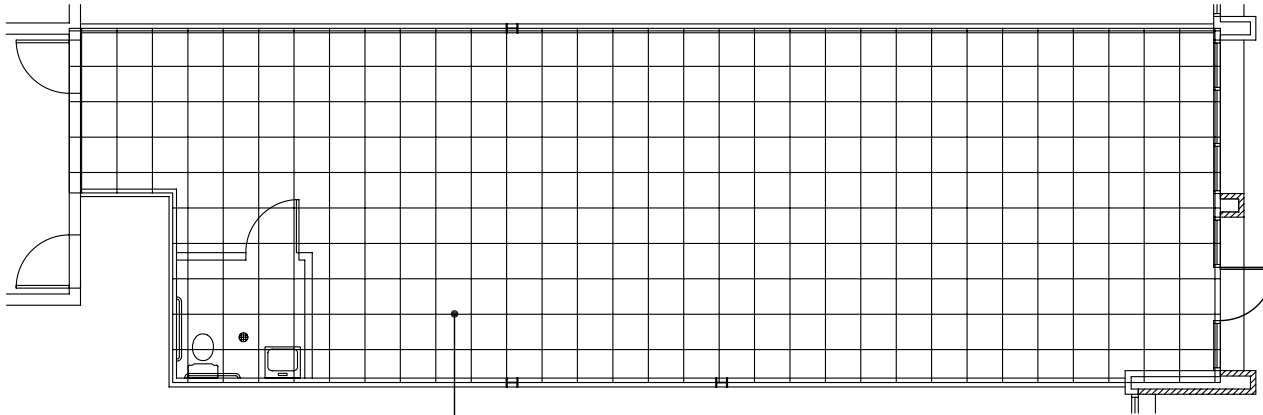

Pontiac, Michigan

**2 X 2 PLANNING  
MODULE**

**SUITE LOCATION PLAN**

**NORTH**

#### SUITE 106

- Outstanding visibility from Opdyke Road
- Easy access to I-75 freeway
- Ample parking
- Monument signage available
- Fully sprinklered building
- 1,237 R.S.F.