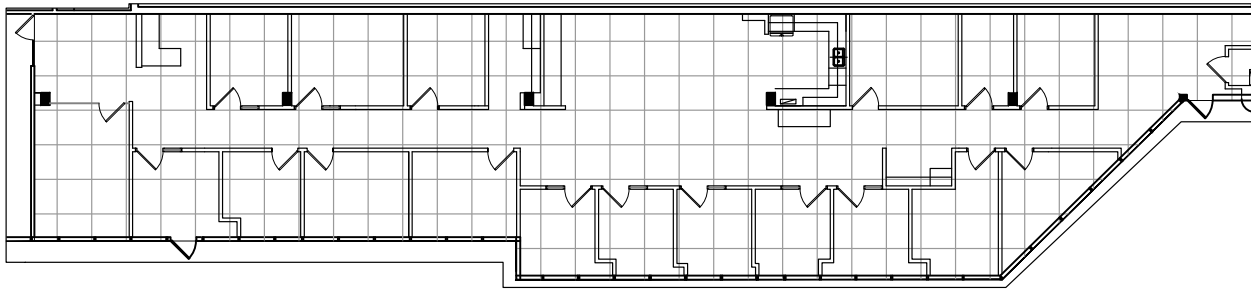

Southfield, Michigan

Franklin Center

29100 Northwestern Highway | Southfield, Michigan 48034

SUITE 110 | First Floor

- Suite entry off of main building lobby
- 8 Windowed offices
- Covered parking
- Built - in reception desk
- Breakroom with sink
- Extensive exterior windows
- Fully sprinklered building
- 3,706 U.S.F. / 4,114 R.S.F.
- Common area factor 11%

150 W. 2nd Street • Suite 200 • Royal Oak, MI 48067 • Telephone: 248-358-0800 • etkinllc.com