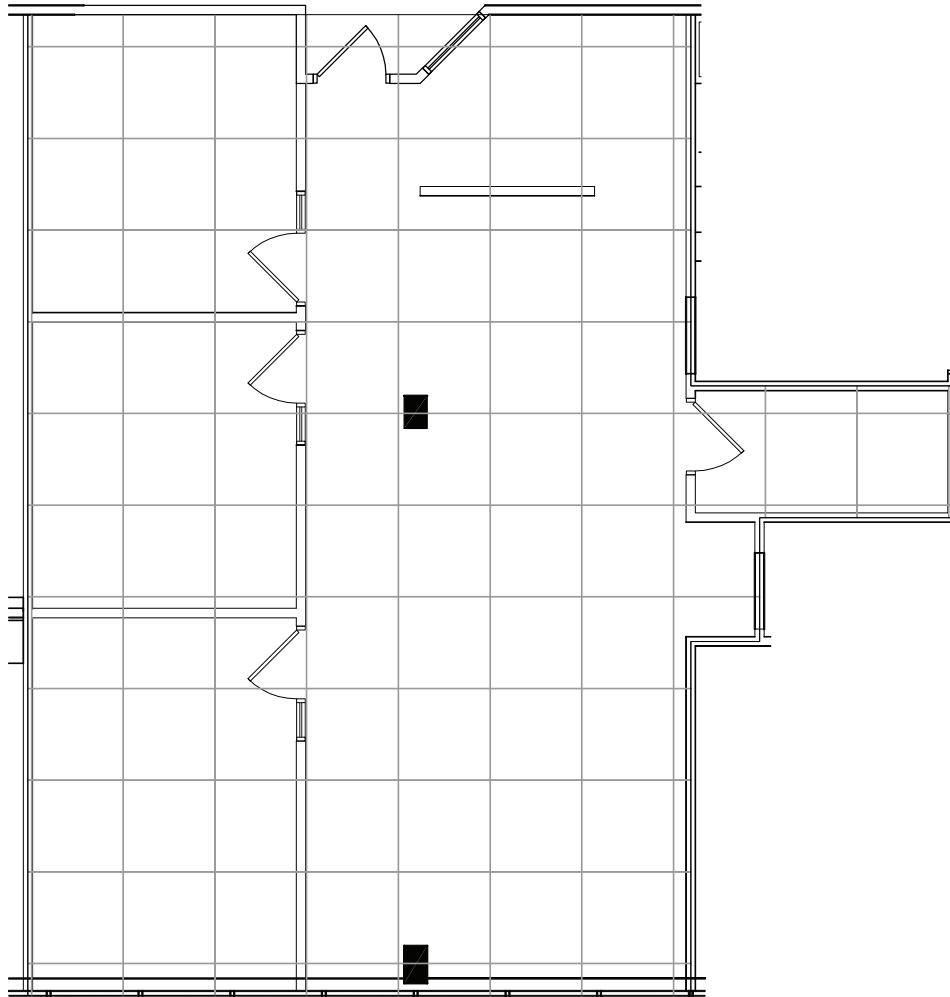

AVAILABLE SPACE PLAN
1,319 USABLE S.F.
1,464 RENTABLE S.F.

NORTH

SUITE LOCATION PLAN

Southfield, Michigan

Franklin Center

29100 Northwestern Highway | Southfield, Michigan 48034

SUITE 315 | Third Floor

- Modern finishes
- Easy access to I-696 and Lodge (US 10) freeways
- Fully sprinklered building
- 1,319 U.S.F. / 1,464 R.S.F.
- Common area factor 11%