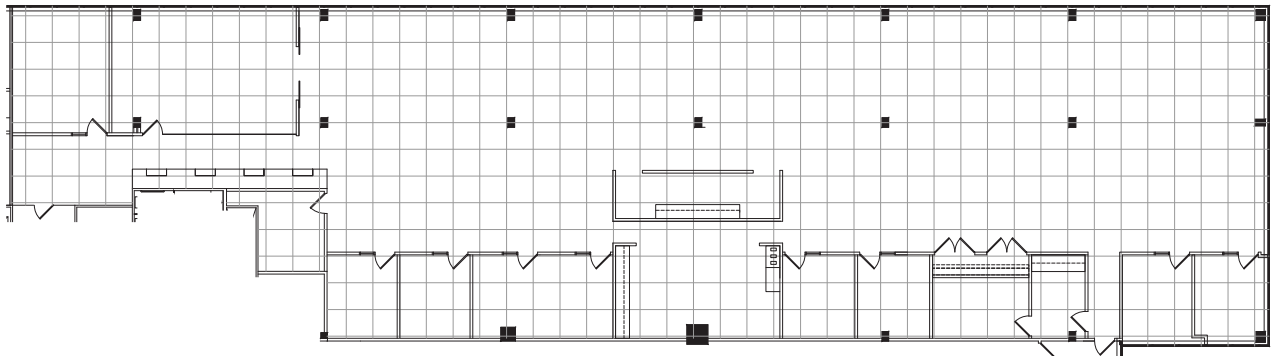

AVAILABLE SPACE PLAN  
8,522 USABLE S.F.  
9,459 RENTABLE S.F.

Southfield, Michigan

Franklin Center

29100 Northwestern Highway | Southfield, Michigan 48034

SUITE 300 | Third Floor

- Modern suite move-in ready
- Large glass conference room
- Open space plan
- Covered parking
- Easy access to I-696 and Lodge (US-10) freeways
- 8,522 U.S.F. / 9,459 R.S.F.
- Common area factor 11%

SUITE LOCATION PLAN